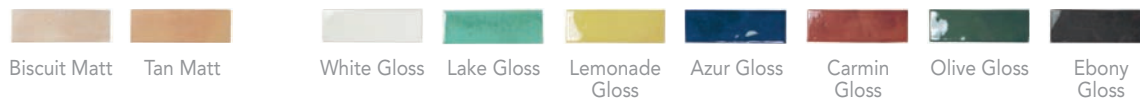

BEJMAT *

BEJMAT 5x15cm / 2"x6"

$ W25

SQUARE 15x15cm / 6"x6"

$ W18