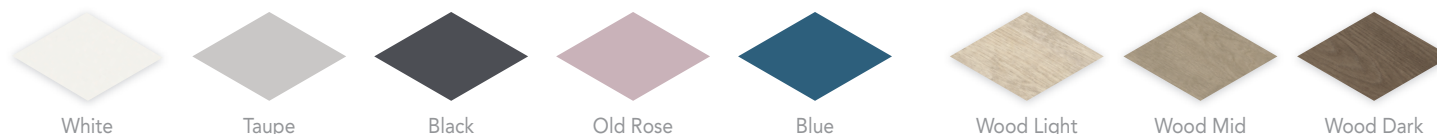

FLOW *

FLOW DIAMOND 14x24cm / 5.5"X9.5"

$ W25

White   Taupe   Black   Old Rose   Blue   Wood Light   Wood Mid   Wood Dark

FLOW DIAMOND DECOR 14x24cm / 5.5"X9.5"

$ W27