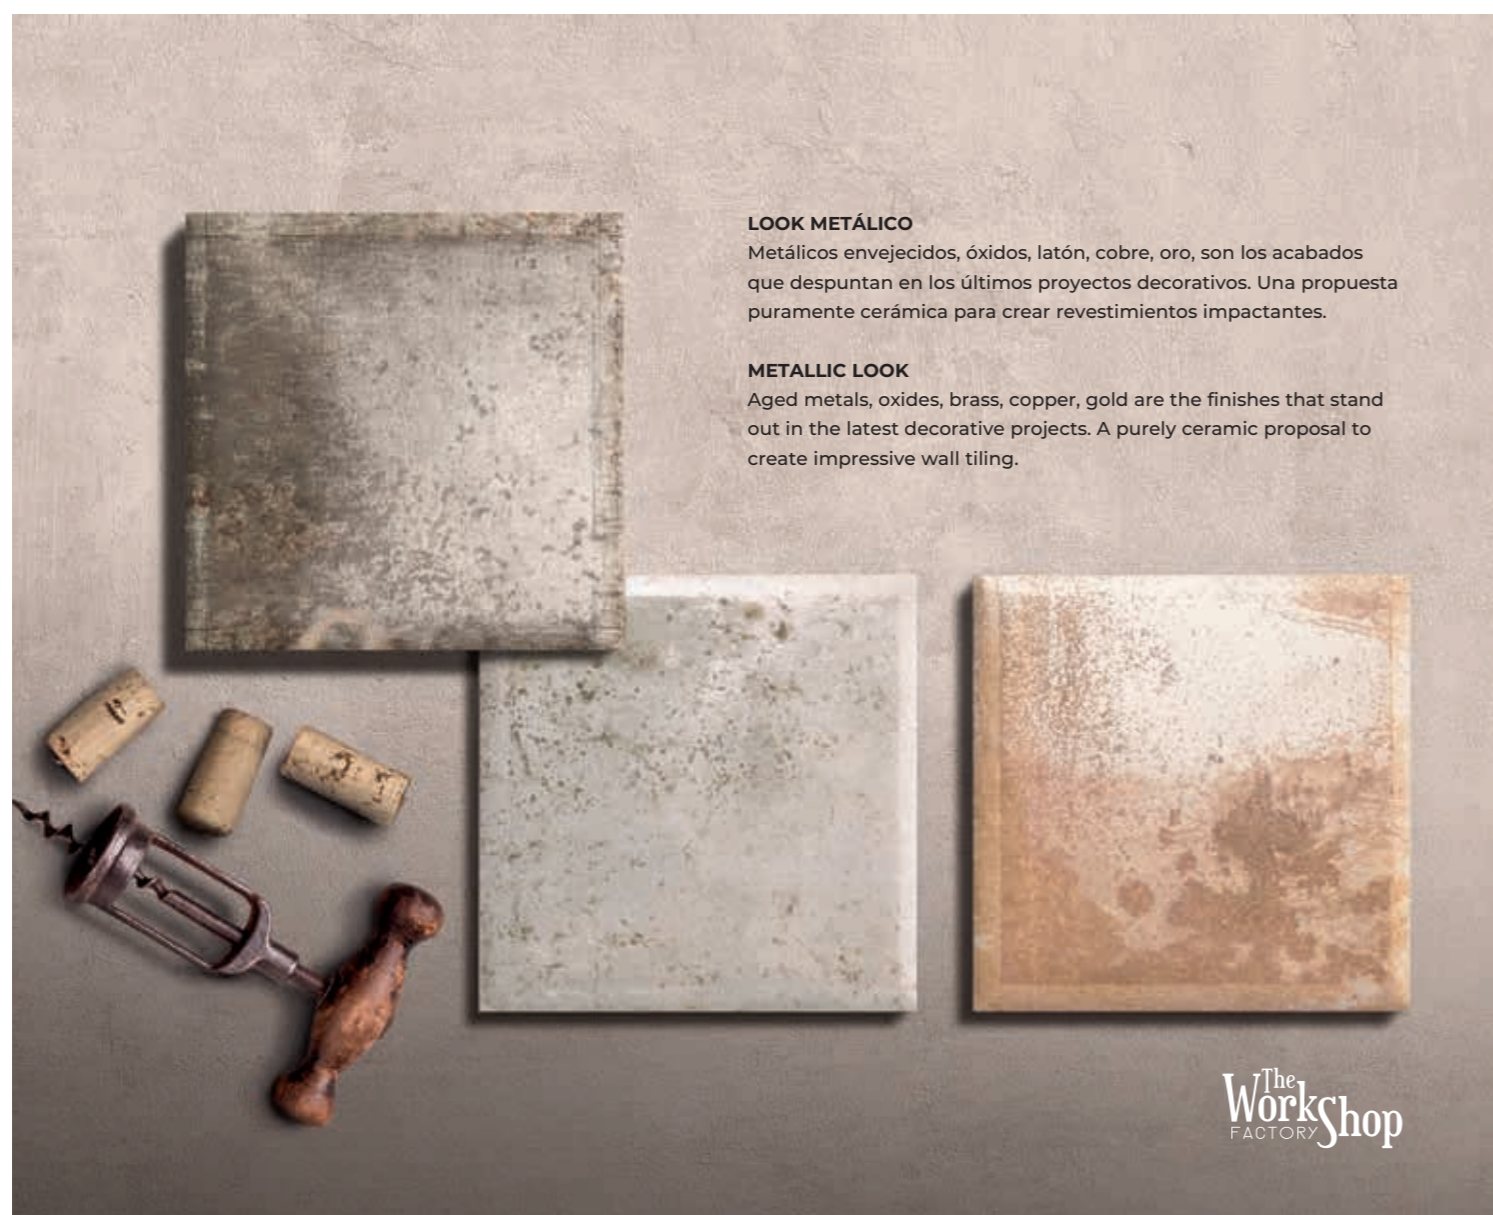

TIN-TILE

20x20 · 8"x8"

LOOK METÁLICO

Metálicos envejecidos, óxidos, latón, cobre, oro, son los acabados que despiden en los últimos proyectos decorativos. Una propuesta puramente cerámica para crear revestimientos impactantes.

METALLIC LOOK

Aged metals, oxides, brass, copper, gold are the finishes that stand out in the latest decorative projects. A purely ceramic proposal to create impressive wall tiling.

The
WorkShop
FACTORY

INTERIOR
INSIDE

BAÑO
BATHROOM

COCINA
KITCHEN

ESPACIO PÚBLICO
PUBLIC SPACE

MAINZU
cerámica