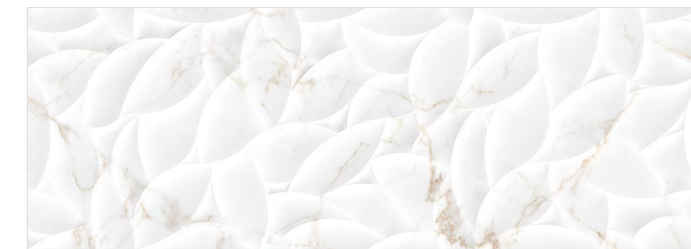

MALLA CALACATTA-R GOLD  
30X30CM - 12X12"  
(mosaics 2.8X2.8cm/1"X1")

CALACATTA-R GOLD  
32X90CM - 13X36"

CONJUNTO ALIS-CA GOLD (2P)  
32X90CM - 13X36"

DETAIL ALIS-CA GOLD

ESSENCE-CA GOLD  
32X90CM - 13X36"

# SILVER

*SLABS HAVE A FINE PARTICLE SIZE, WITH WHITE VEINS ERRATICALLY DISTRIBUTED, OR WITH SOME ORIENTATION IN SOME AREAS. IN DIFFERENT SHADES OF GREY, THE TONED COLOR GIVES A POWERFUL ELEGANCE.*

Pearl