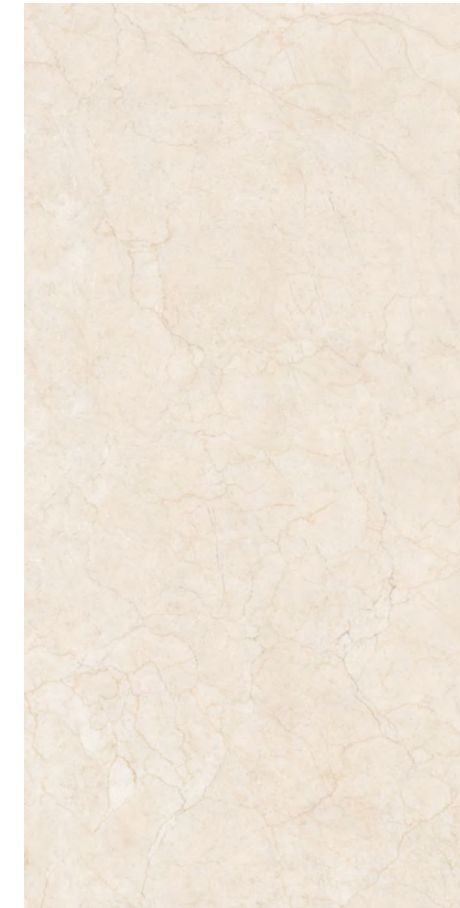

◇ NOVELDA-P CREAM 60X120
◆ NOVELDA-M CREAM 60X120

12 Different graphics

15 Different graphics

20 Different graphics

12 Different graphics

15 Different graphics

20 Different graphics