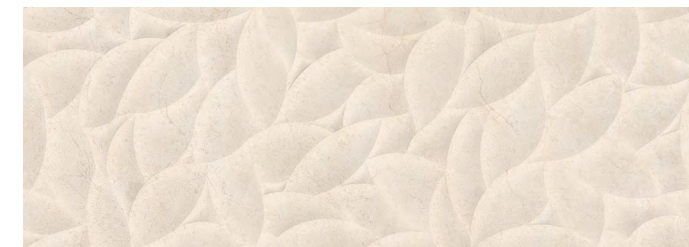

ESSENCE-NA CREAM
32X90CM - 13X36"