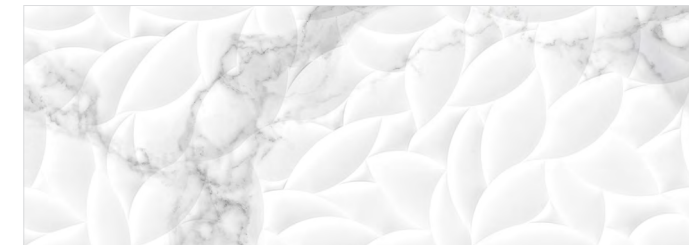

ESSENCE-CL WHITE
32X90CM - 13X36"