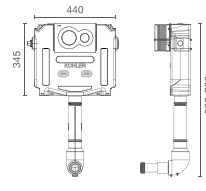

Must order: Drain Connector Assy OW (K-1355356)

* Please contact our technical representative for information on 'Must order' list for all the above SKUs.