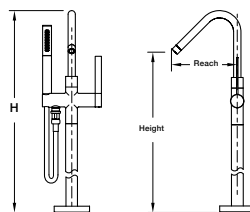

Floor-Standing Bath Filler
Reach x Min Total Height H mm,
Reach, Min Height till Aerator