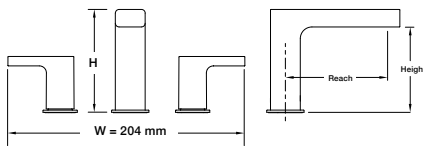

PRODUCTS DIMENSIONS

Sink (all types)
(W,D,H mm)

Bathtub (all types)
(W,D,H mm)

Faucet
(Reach, Total Height H mm, Height till Aerator mm)

Widespread Faucet
(W, Reach, Total Height H, Height till aerator mm)