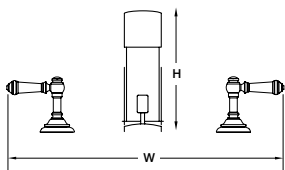

Vertical Bidet Faucet
(W, H mm)