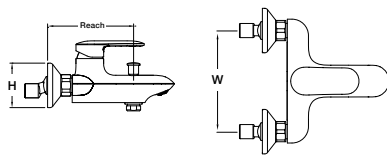

Wall-Mount exposed Bath and Shower Mixer without Hand Shower
Width x Reach mm, Reach mm