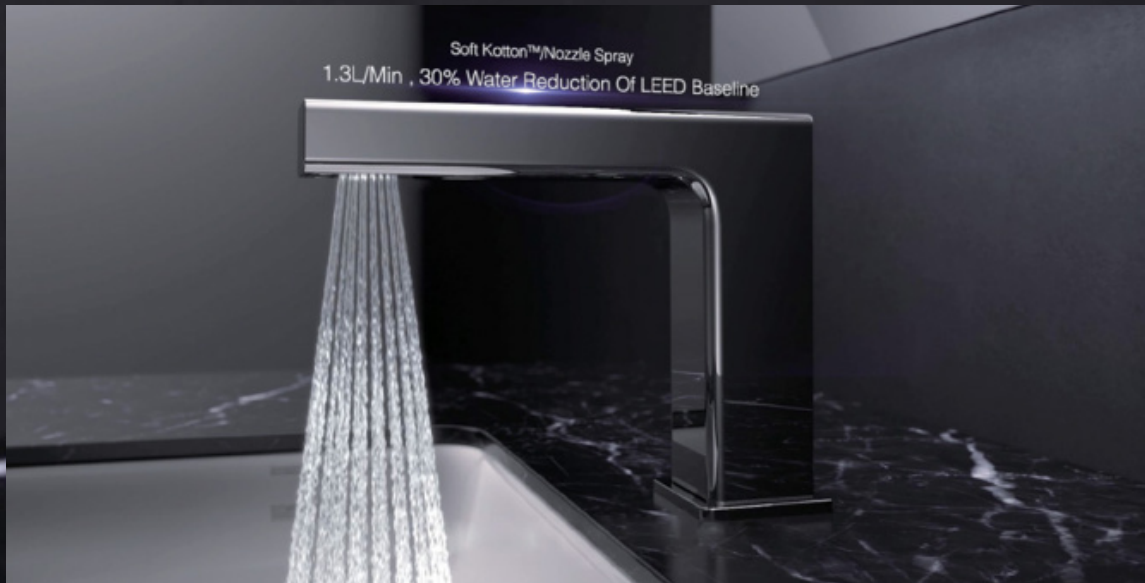

Water Saving Technology

Saving water without sacrificing the performance, 30% lower than LEED standard