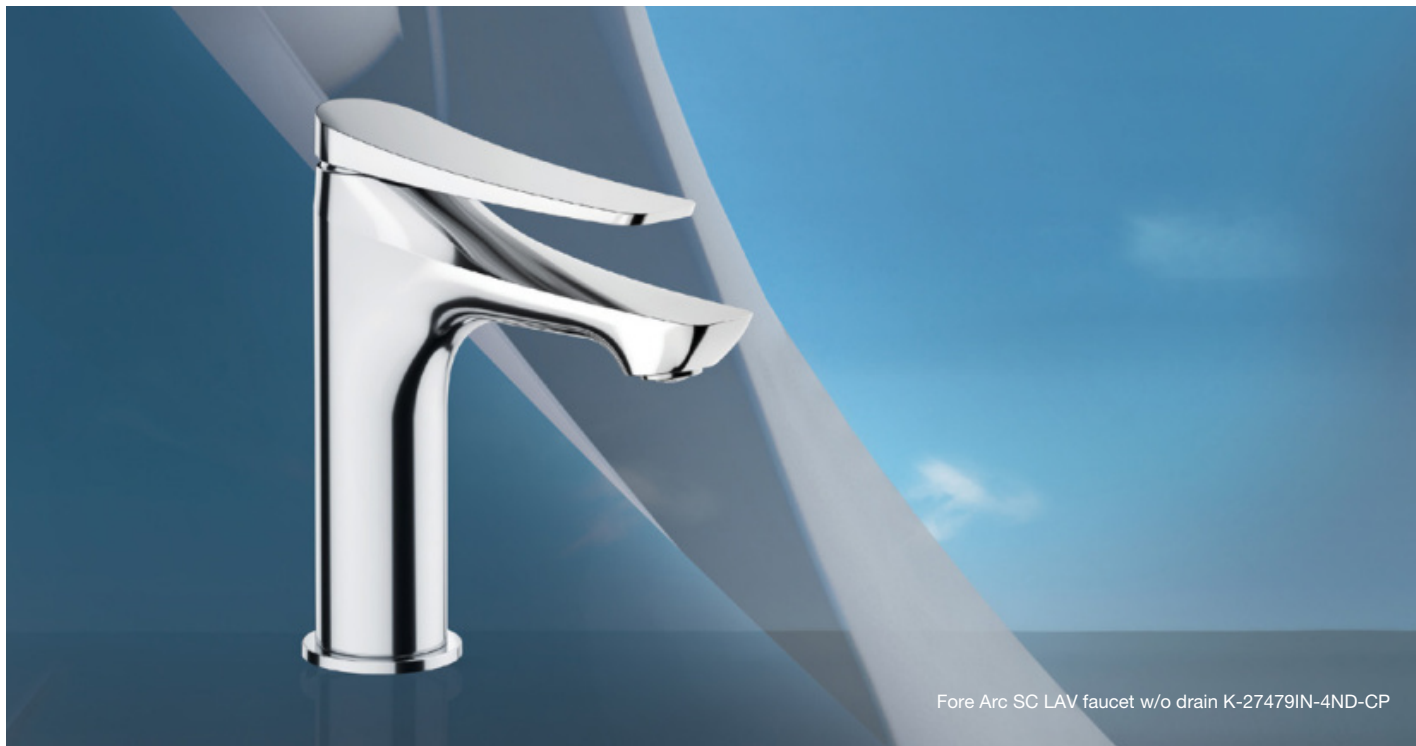

FORE

Fore of Neo-Modern Expression, Spectrum of expression gives you freedom to choose.