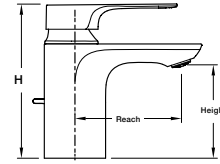

PRODUCTS DIMENSIONS

Sink (all types)
(W,D,H mm)

Bathtub (all types)
(W,D,H mm)

Faucet
(Reach, Total Height H mm, Height till Aerator mm)

Widespread Faucet
(W, Reach, Total Height H, Height till aerator mm)