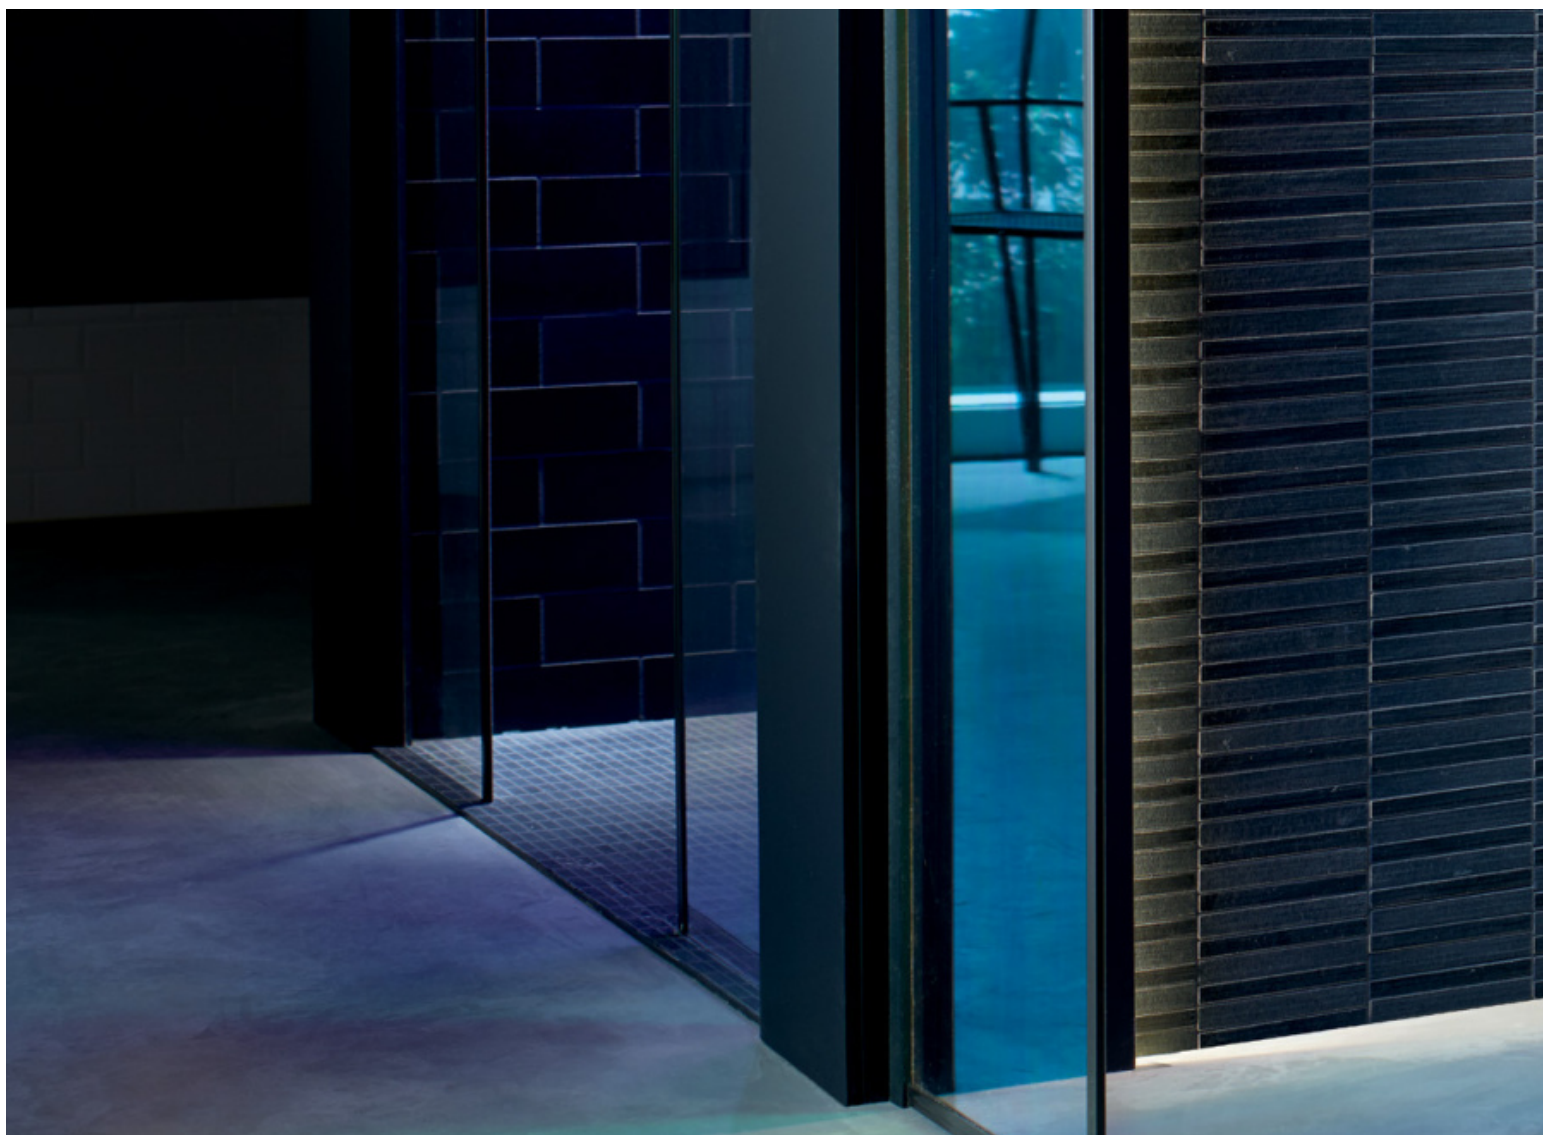

reddot design award

TOILETS

We push flushing power, bowl cleanliness and toilet design to the leading edge. We never compromise. Why should you?

52	Intelligent Toilets
56	Wall-Hung Toilets
62	Back-To-Wall Toilets
66	One-Piece Toilets
70	Two-Piece Toilets
74	Toilets In-Wall Tanks
76	Toilets Faceplates
78	Toilets Seats
82	Wall-Hung Bidets
83	Floor-Standing Bidets

THE KOHLER® TOILET ADVANTAGE

THOUGHTFULLY DESIGNED | VIVE WALL HUNG TOILET

Featuring advanced technology, our wide range of stylish toilets combine powerful performance with high design. Kohler® toilets are thoughtfully designed by our teams around the world to offer style, sustainability and hygiene.