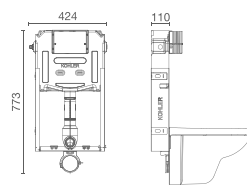

Must order: Drain Connector Assy OW (K-1355356)