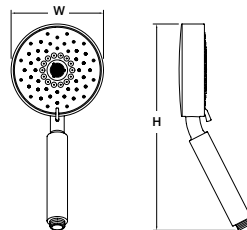

PRODUCTS DIMENSIONS

Health Spray
(H mm)

Rainhead and Showerhead
(W,H mm)

Handshower
(W, H mm)

Real Rain
Digital Thermostatic Showering
Bathroom Accessories

The product dimensions in this section are in the following order: W,D,H (mm)