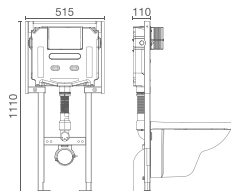

Must order: Drain Connector Assy OW (K-1355356)