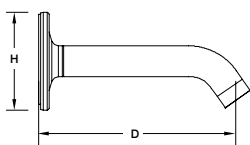

Wall-Mount Showerarm
(D,H mm)