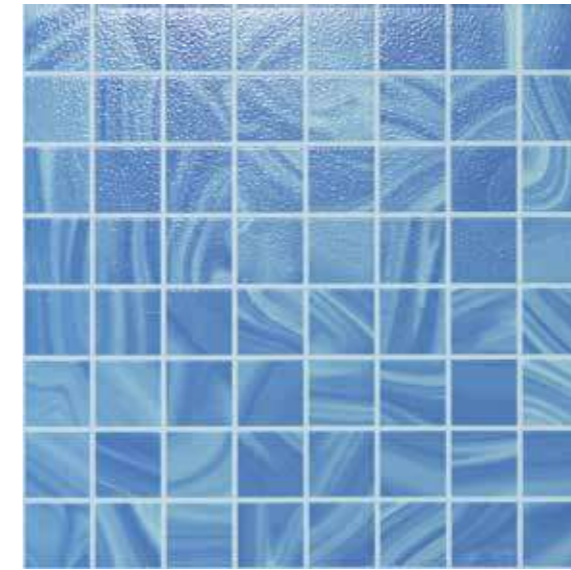

Creta Cielo