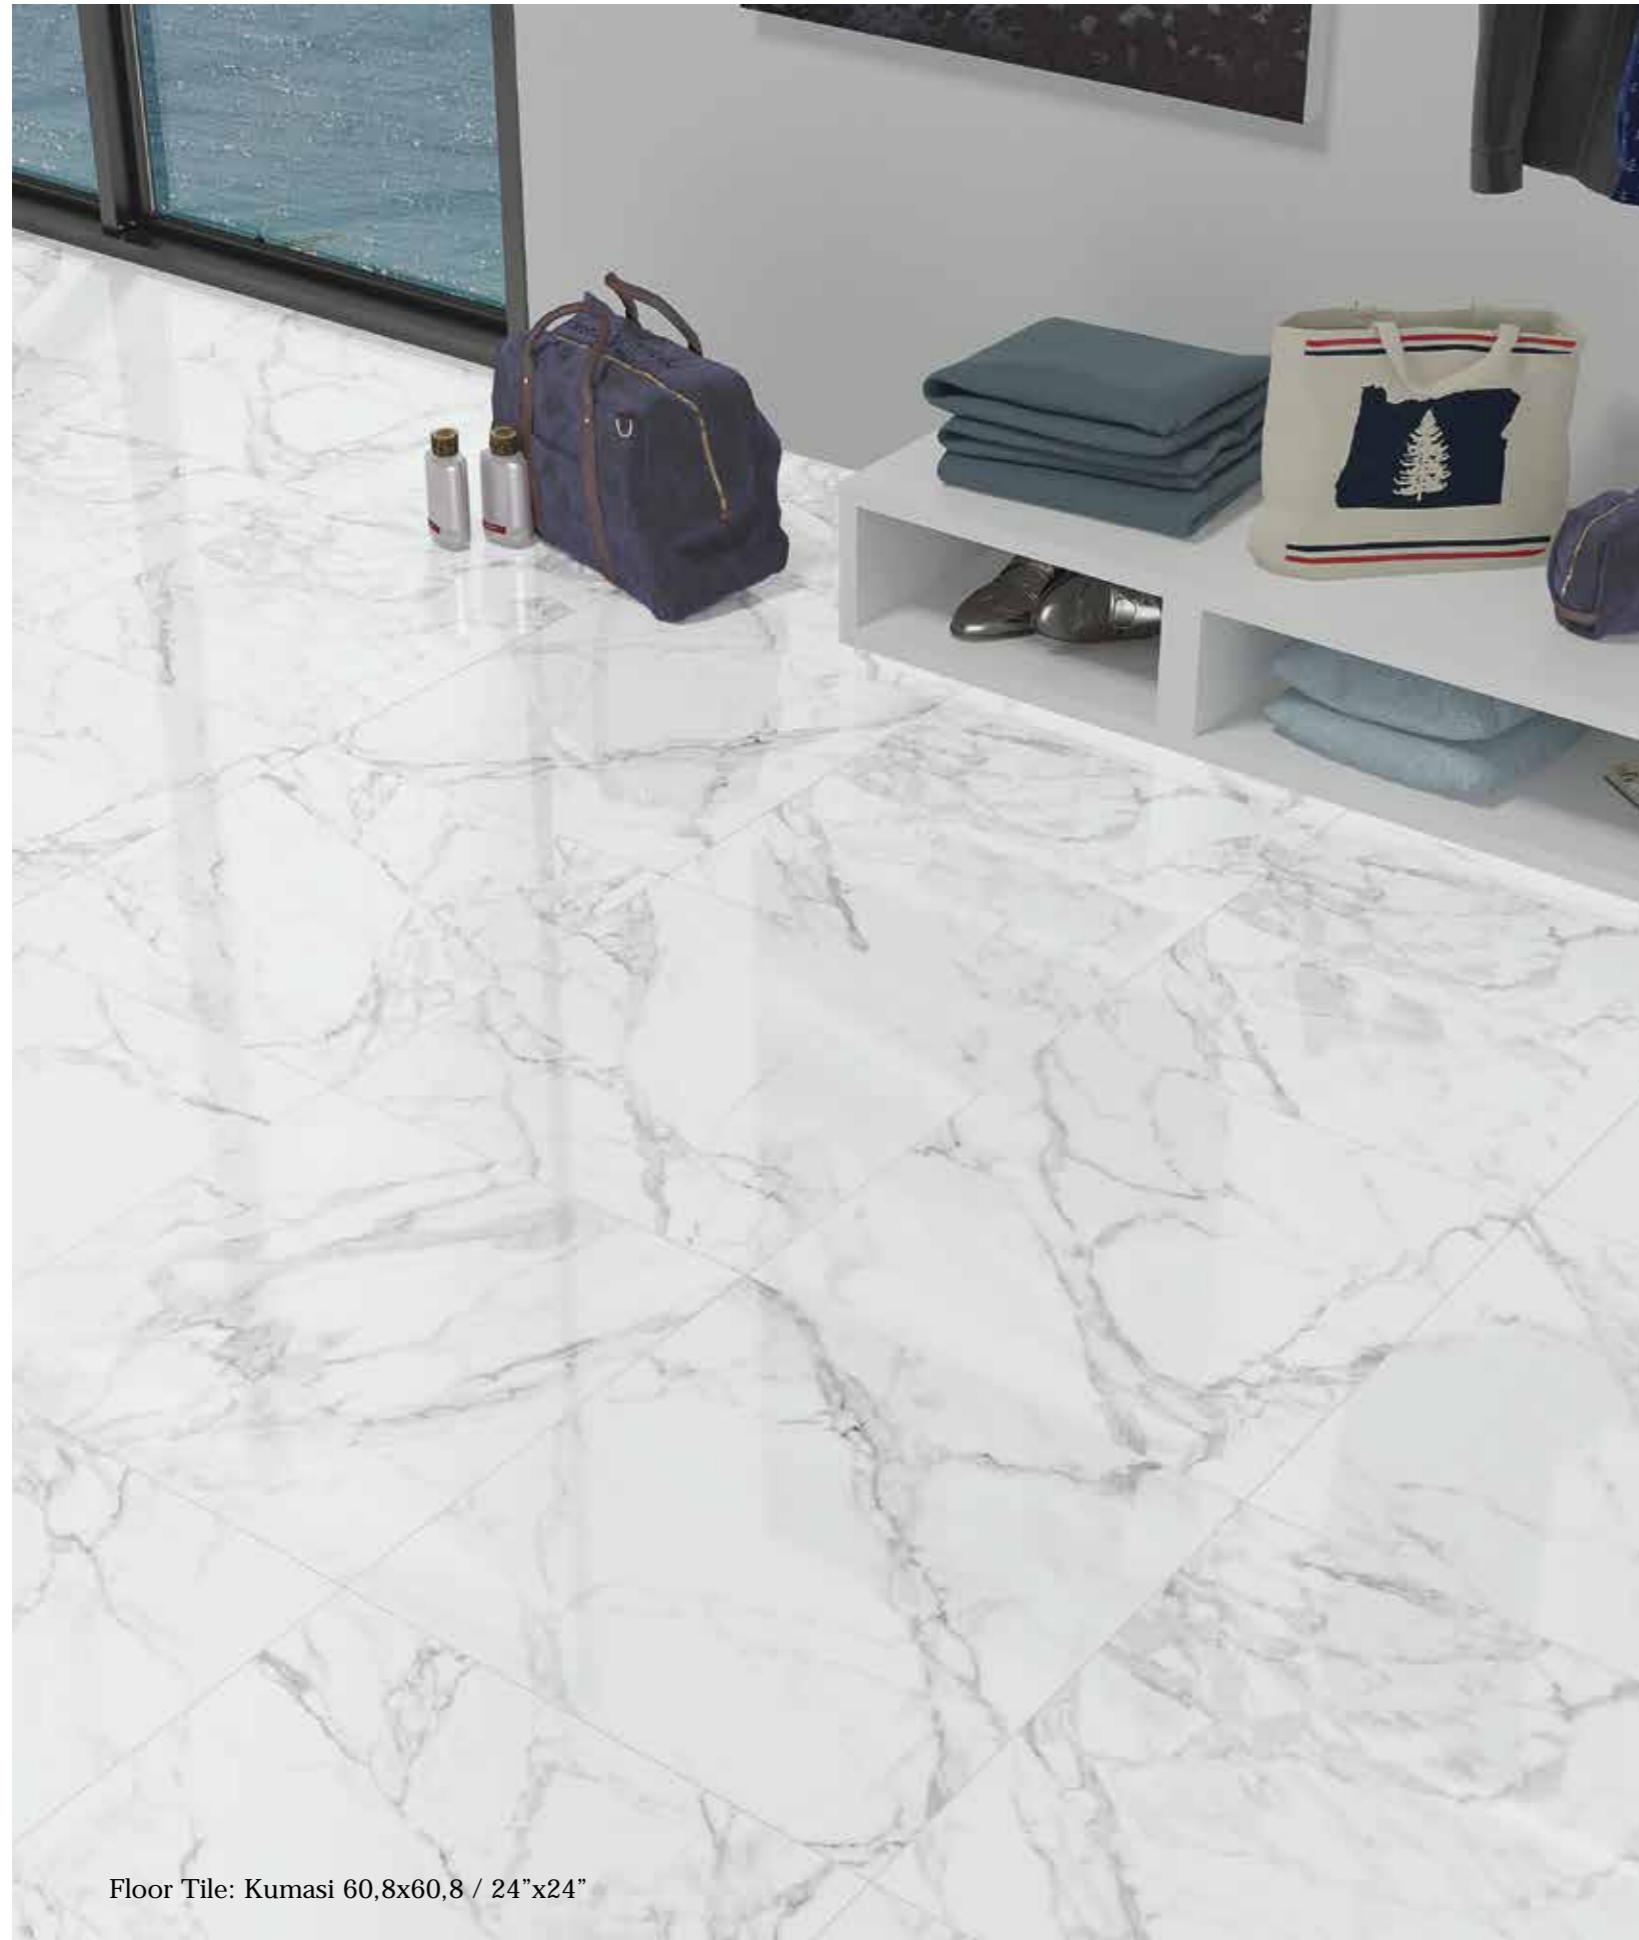

Floor Tile: Kumasi 60,8x60,8 / 24"x24"