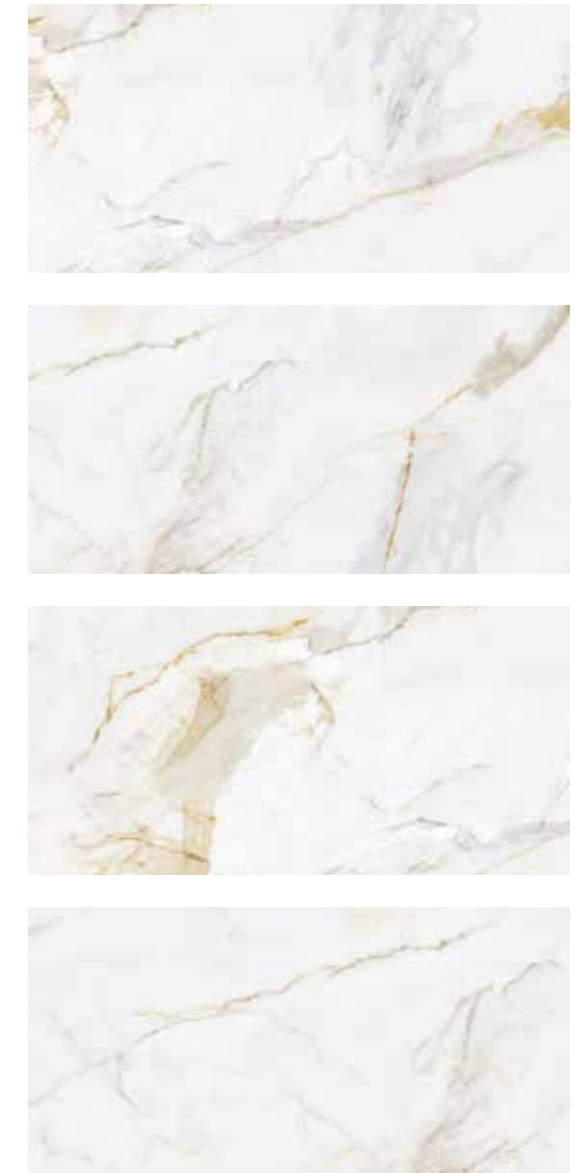

Marshall Gold

SOME OF THE DIFERENT DESIGNS

PACKING LIST

Formato	pz/cj	m² /cj	kg / cj	cj/pl	m2 /pl	kg / pl
30x60	6	1,08	22	48	51,84	1076
60x60	4	1,44	30,20	30	43,20	926
90x90	2	1,62	42	27	43,74	1164
60x120	2	1,44	34	32	46,08	1113
75x150	1	1,13	28	40	45,2	1184
120x120	1	1,44	38,40	36	51,84	1422