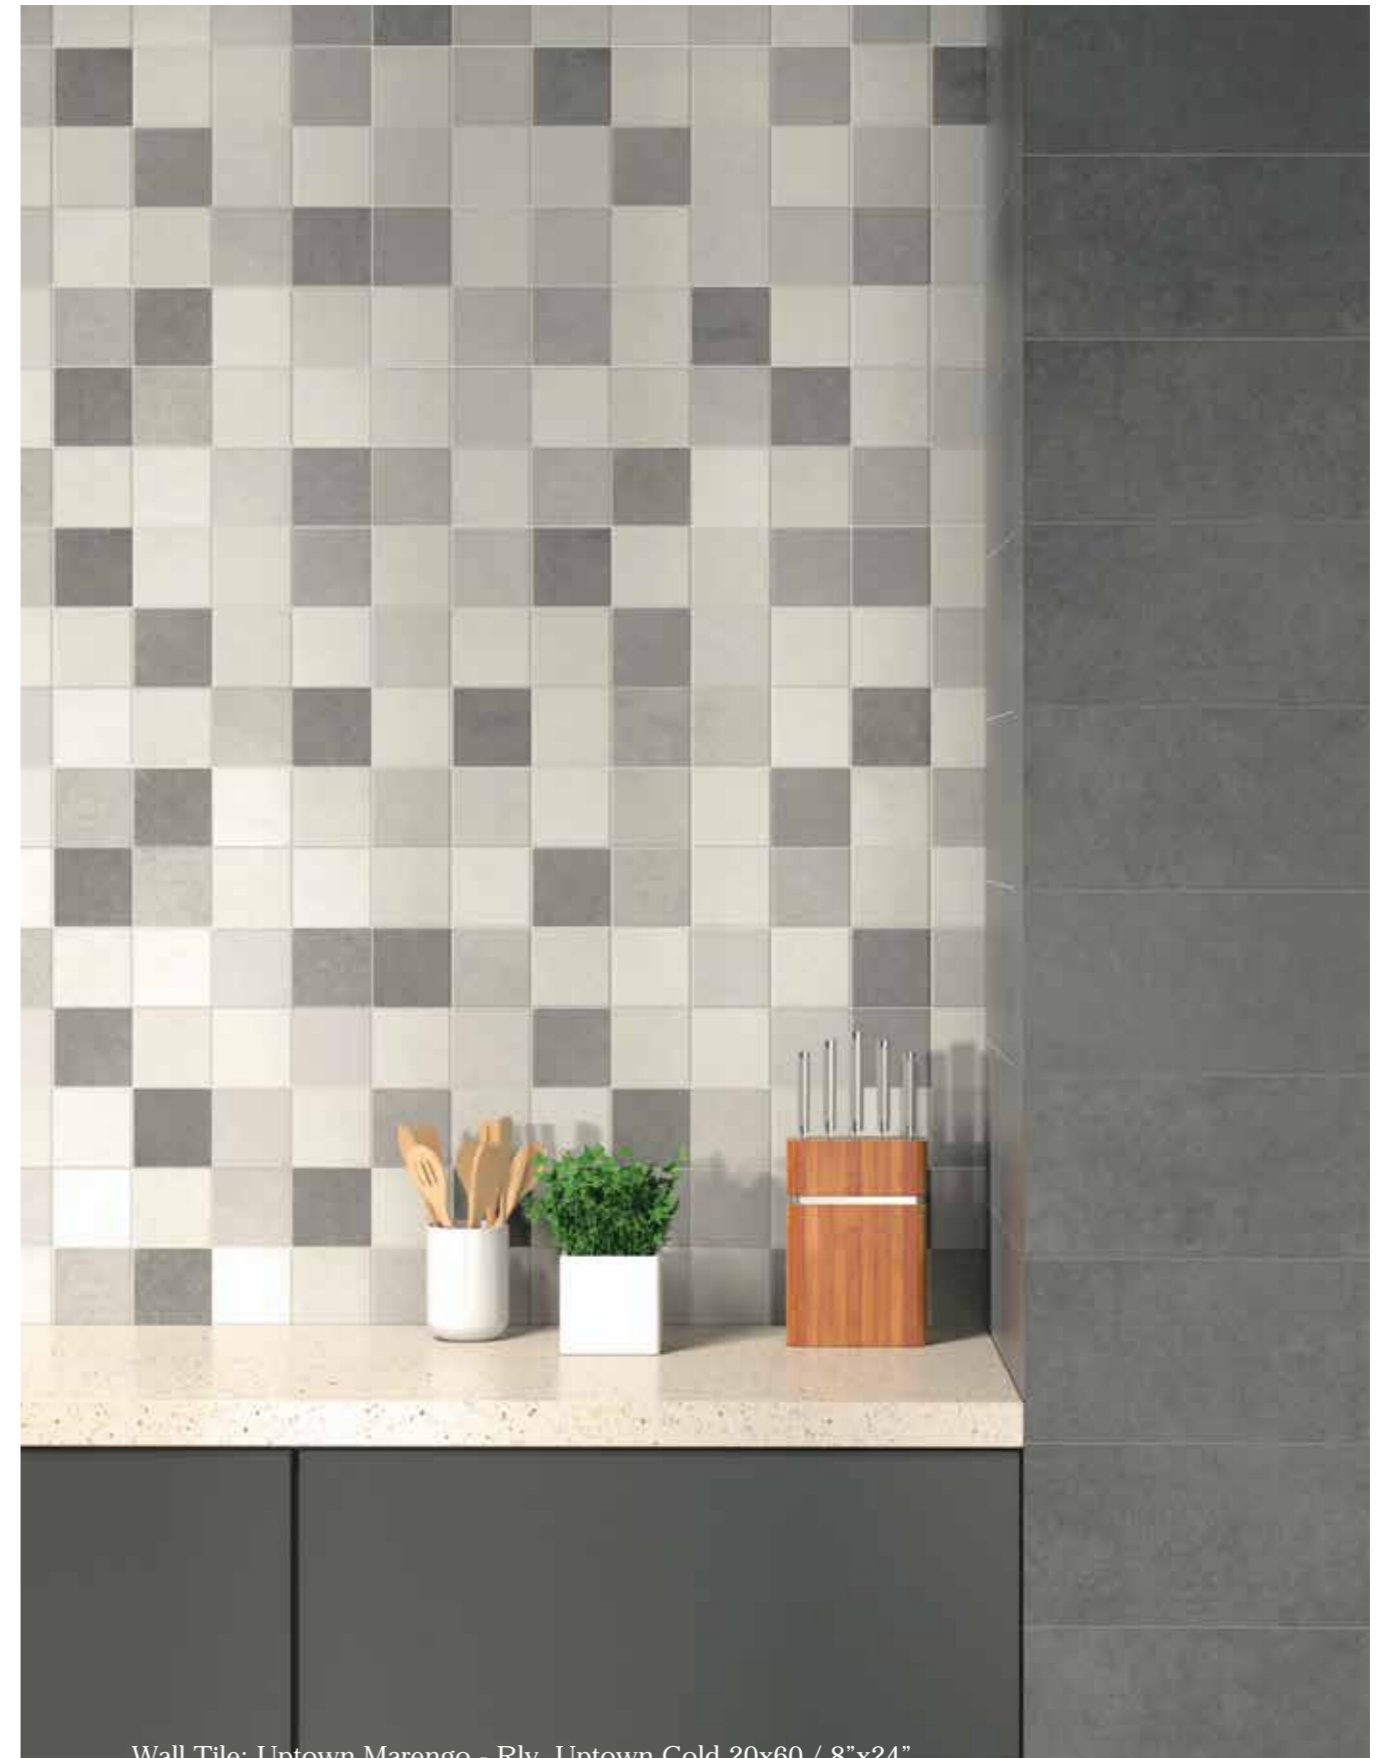

UPTOWN

Wall Tile: Uptown Marengo - Rlv. Uptown Cold 20x60 / 8"x24"