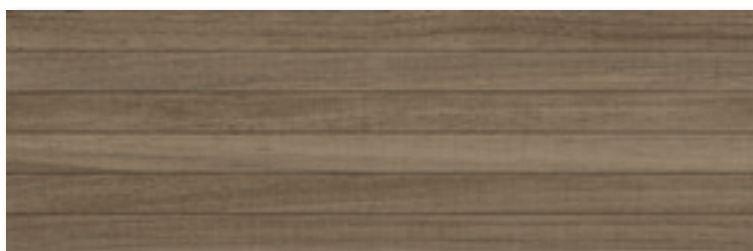

80x80 cm. / 31,5"x31,5"
10x39,3 cm. / 3,9"x15,5"
20x20 cm. / 7,9"x7,9"

GADES

WALL TILE *White Body*

REVESTIMIENTO / FAÏENCE

32x99 cm / 12,6"x39"

* Nameri-R Crema
R.021

* Nameri-R Miel
R.021

* For the correct installation of this model it is necessary to always maintain the same orientation and position of the pieces.