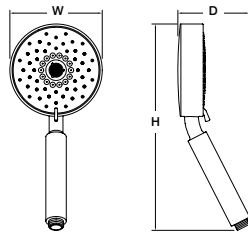

PRODUCTS DIMENSIONS

Health Spray
(D,H mm)

Rainhead and Showerhead
(W,H mm)

Handshower
(W,D,H mm)

Real Rain
Digital Thermostatic Showering
Bathroom Accessories

The product dimensions in this section are in the following order: W,D,H (mm)