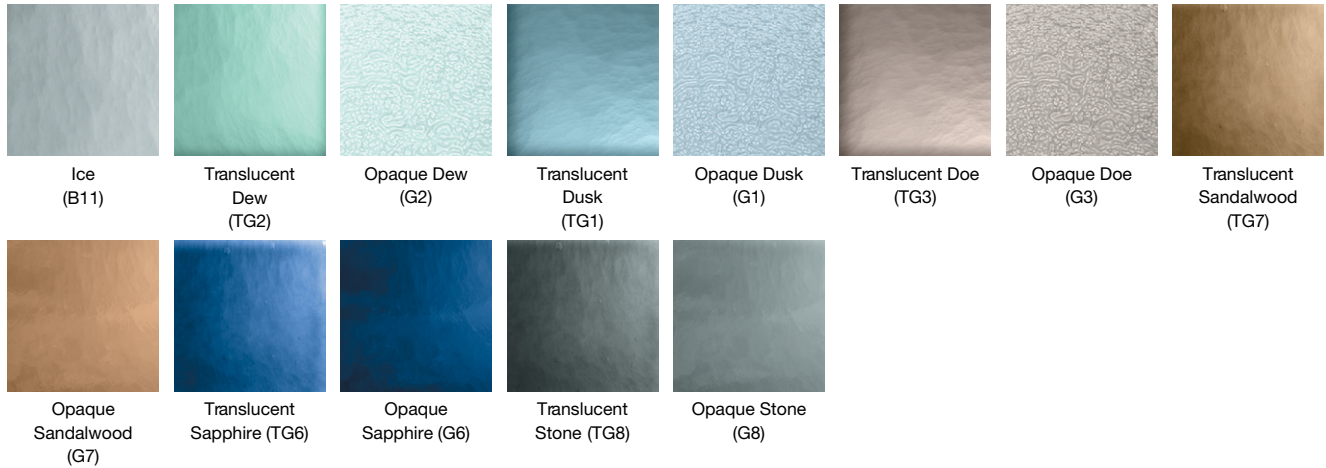

Vitreous China

Vitreous China sinks are fired to be highly durable and easy to clean. Colors match perfectly across all bathroom fixtures, whether vitreous china or enameled cast iron.

Enameled Cast Iron