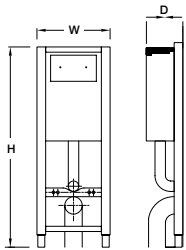

Toilets Faceplate
(W,H mm)

Wall-Hung Bidet
(W,D,H mm)

Floor-Standing Bidet
(W,D,H mm)

Urinal
(W,D,H mm)

Electronic Sensor
(W,H mm)

PRODUCTS DIMENSIONS

Sink (all types)
(W,D,H mm)

Bathtub (all types)
(W,D,H mm)