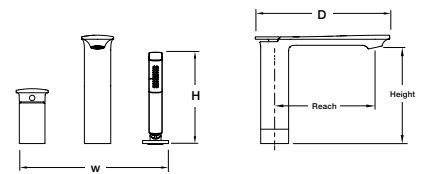

Exposed Bath and/or Shower Faucet
(W,D,H mm)

Floor-Standing Bath Filler
(W,D,H mm)

Bottle Trap
(W,D,H mm)

PRODUCTS DIMENSIONS

Health Spray
(D,H mm)

Valve and Trim
(D,H mm)

Body Spray
(W,D,H mm)

Rainhead and Showerhead
(W,H mm)