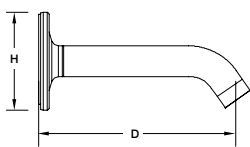

Wall-Mount Showerarm
(D,H mm)