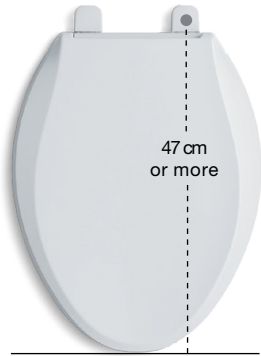

SEAT SHAPES

Elongated

- Fits elongated and compact elongated toilets
- Provides added room and comfort for adults