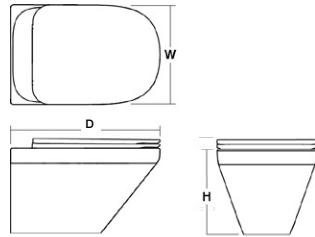

Back-To-Wall Toilet
(W,D,H mm)