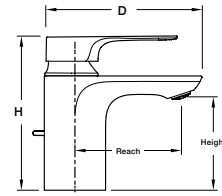

Faucet
(D,H, Reach, Height mm)