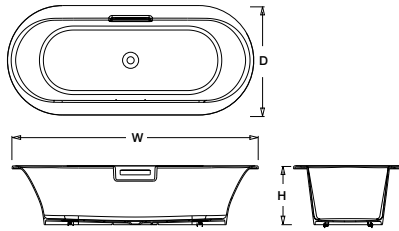

Toilets Faceplate
(W,H mm)

Wall-Hung Bidet
(W,D,H mm)

Floor-Standing Bidet
(W,D,H mm)

Urinal
(W,D,H mm)

Electronic Sensor
(W,H mm)

PRODUCTS DIMENSIONS

Sink (all types)
(W,D,H mm)

Bathtub (all types)
(W,D,H mm)