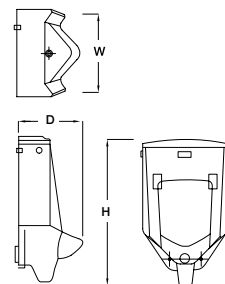

Toilets Faceplate
(W,H mm)

Wall-Hung Bidet
(W,D,H mm)

Floor-Standing Bidet
(W,D,H mm)

Urinal
(W,D,H mm)

Electronic Sensor
(W,H mm)

PRODUCTS DIMENSIONS

Sink (all types)
(W,D,H mm)

Bathtub (all types)
(W,D,H mm)