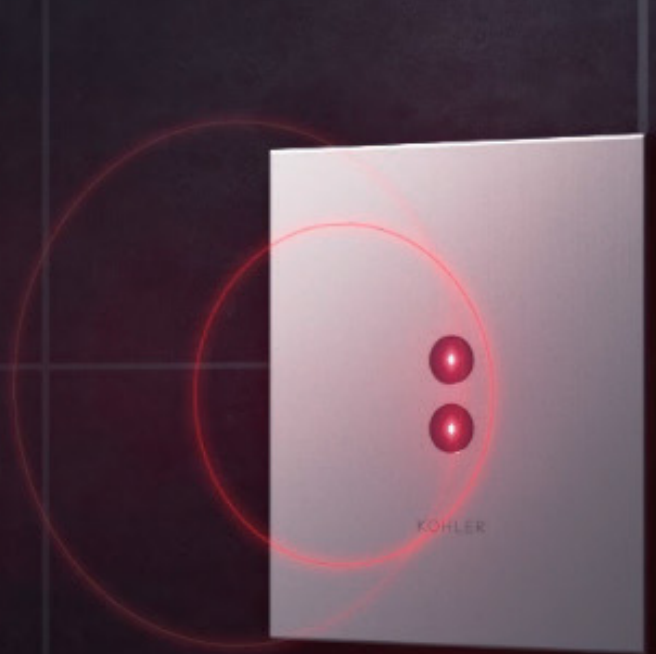

108 Urinals

111 Urinal Electronic Sensors and Flushometers

| Position Sensitive Device

PSD Technology

KOHLER PSD delivers precise targeting regardless of room brightness, clothing colors or skin tones. The product will be activated once user is within the Device Activation Zone as some of the emitted sensor light will be reflected back to the sensor.