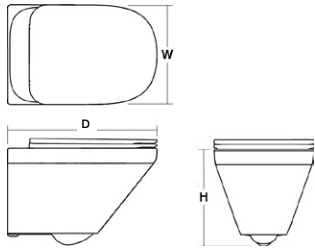

PRODUCTS DIMENSIONS

Wall-Hung Toilet
(W,D,H mm)