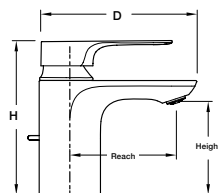

Sensor Faucet / Kitchen Faucet
(D,H, Reach, Height mm)

Real Rain
Digital Thermostatic Showering
Bathroom Accessories