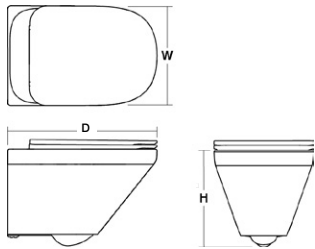

Commercial Bowel Toilet
(W,D,H mm)