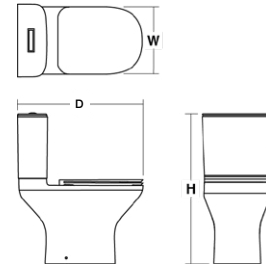

One-Piece and Two-Piece Toilet
(W,D,H mm)