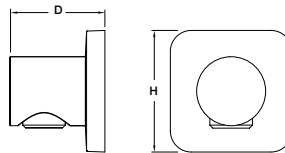

Supply Elbow
(D,H mm)