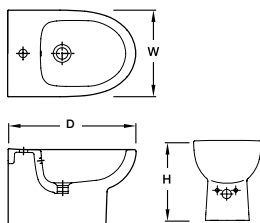

Floor-Standing Bidet
(W,D,H mm)