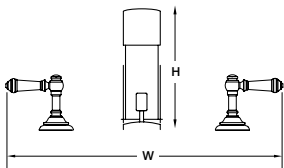

Vertical Bidet Faucet
(W,H mm)