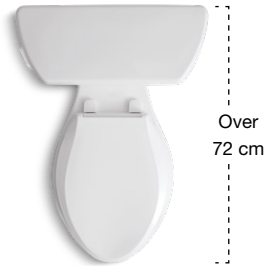

TOILET LENGTHS

Elongated Bowl

- Fits most residential spaces
- Provides added room and comfort for seating