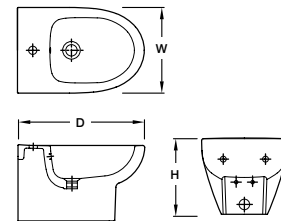

Toilets Faceplate
(W,H mm)

Wall-Hung Bidet
(W,D,H mm)

Floor-Standing Bidet
(W,D,H mm)

Urinal
(W,D,H mm)

Electronic Sensor
(W,H mm)

PRODUCTS DIMENSIONS

Sink (all types)
(W,D,H mm)

Bathtub (all types)
(W,D,H mm)