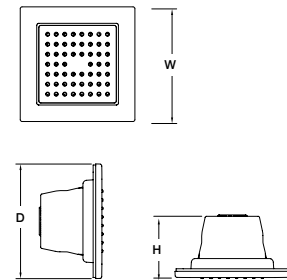

Exposed Bath and/or Shower Faucet
(W,D,H mm)

Floor-Standing Bath Filler
(W,D,H mm)

Bottle Trap
(W,D,H mm)

PRODUCTS DIMENSIONS

Health Spray
(D,H mm)

Valve and Trim
(D,H mm)

Body Spray
(W,D,H mm)

Rainhead and Showerhead
(W,H mm)