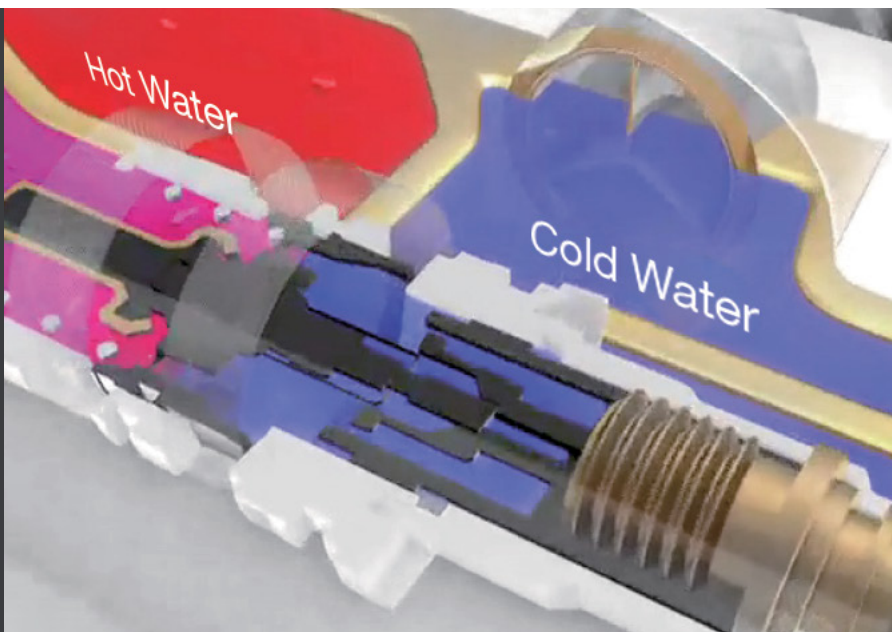

Precise Temperature Control

Parafin Valve brings immediate reaction to cold and hot inlet water change, protects against water temperature fluctuations at 0.4°C within 0.2 seconds*

* Kohler internal test for reference