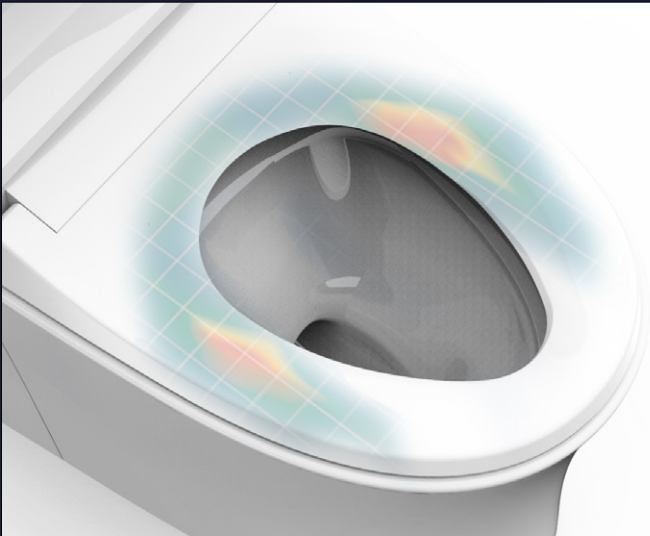

Comfort

Quick Heating System

With a continuous supply of heated water, you can enjoy a comfortable warm wash with each use. Bacteria growth is effectively reduced as fresh water is heated on demand rather than being heated and stored in advance.