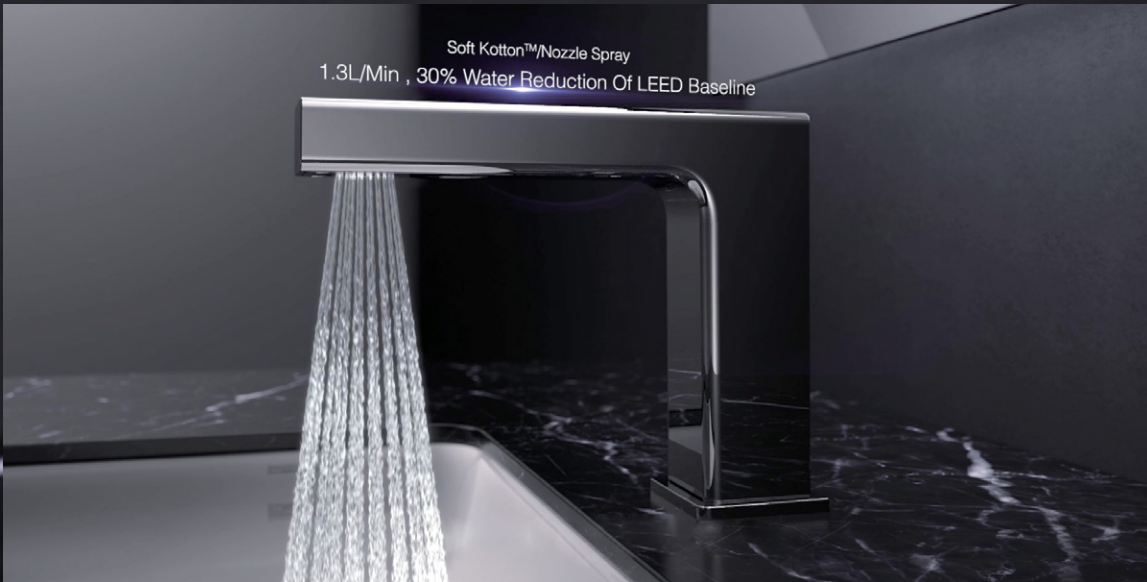

Water Saving Technology

Saving water without sacrificing the performance, 30% lower than LEED standard