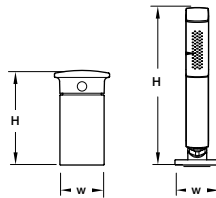

Deck-Mount Bath Diverter/Handshower
(W,H mm)