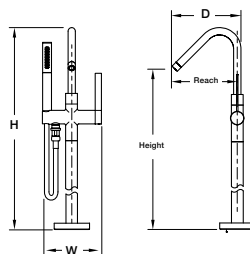

Exposed Bath and/or Shower Faucet
(W,D,H mm)

Floor-Standing Bath Filler
(W,D,H mm)

Bottle Trap
(W,D,H mm)

PRODUCTS DIMENSIONS

Health Spray
(D,H mm)

Valve and Trim
(D,H mm)

Body Spray
(W,D,H mm)

Rainhead and Showerhead
(W,H mm)