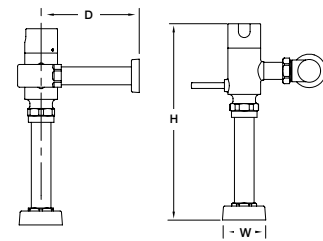

Flushometer
(W,D,H mm)