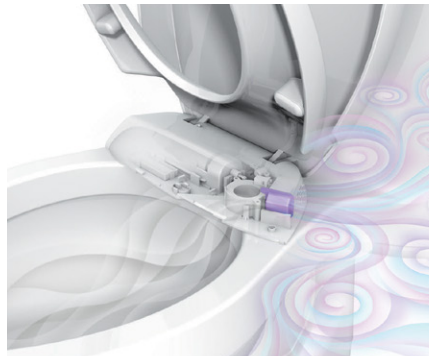

Purefresh®

A carbon filter, intuitive fan and scent pack located in the seat's hinge neutralize bathroom odors while filling your room with a light, fresh scent.