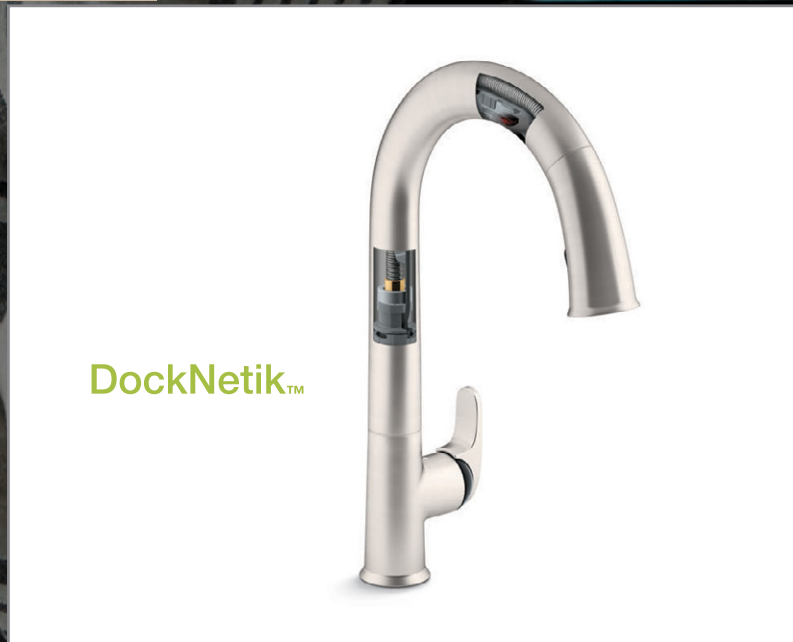

DockNetik™