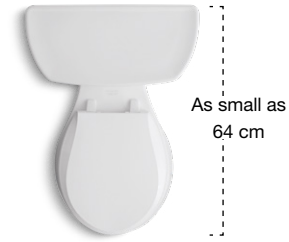

TOILET LENGTHS

Elongated Bowl

- Fits most residential spaces
- Provides added room and comfort for seating

Compact Elongated Bowl

- Fits the elongated bowl into a round-front toilet footprint
- Saves up to 10 percent more space than an elongated bowl
- Offers added room and comfort for seating compared to a round-front toilet

Round-Front Bowl

- Requires less space
- A good solution for small spaces

SEAT HEIGHTS

Standard Height

- Traditional-height toilets are ideal for small statures
- Low-profile models are perfect for small spaces