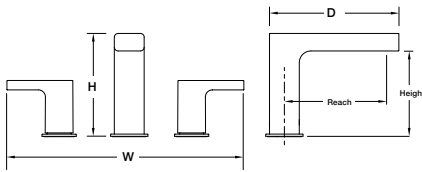

Widespread Faucet
(W,D,H, Reach, Height mm)