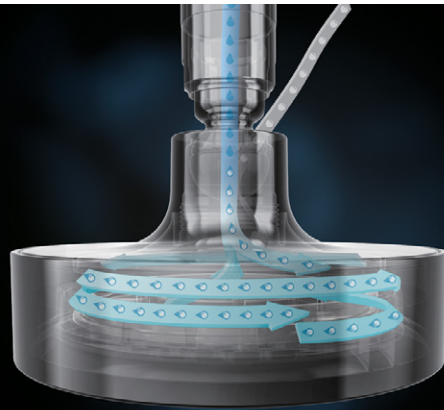

Katalyst air-induction technology

Inducting up to 50% air from the top of your showering products, effectively saves water by 50%*

* Kohler internal test for reference

Optimized nozzle design

Scientifically designed nozzle allocation with optimized water coverage and comfort to ensure the best showering experience.

1.3mm nozzle brings bigger water drops with less water by mixing in air