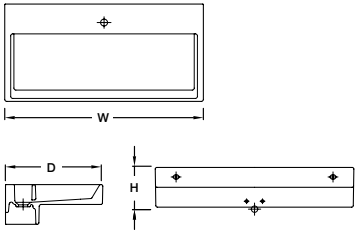

Toilets Faceplate
(W,H mm)

Wall-Hung Bidet
(W,D,H mm)

Floor-Standing Bidet
(W,D,H mm)

Urinal
(W,D,H mm)

Electronic Sensor
(W,H mm)

PRODUCTS DIMENSIONS

Sink (all types)
(W,D,H mm)

Bathtub (all types)
(W,D,H mm)